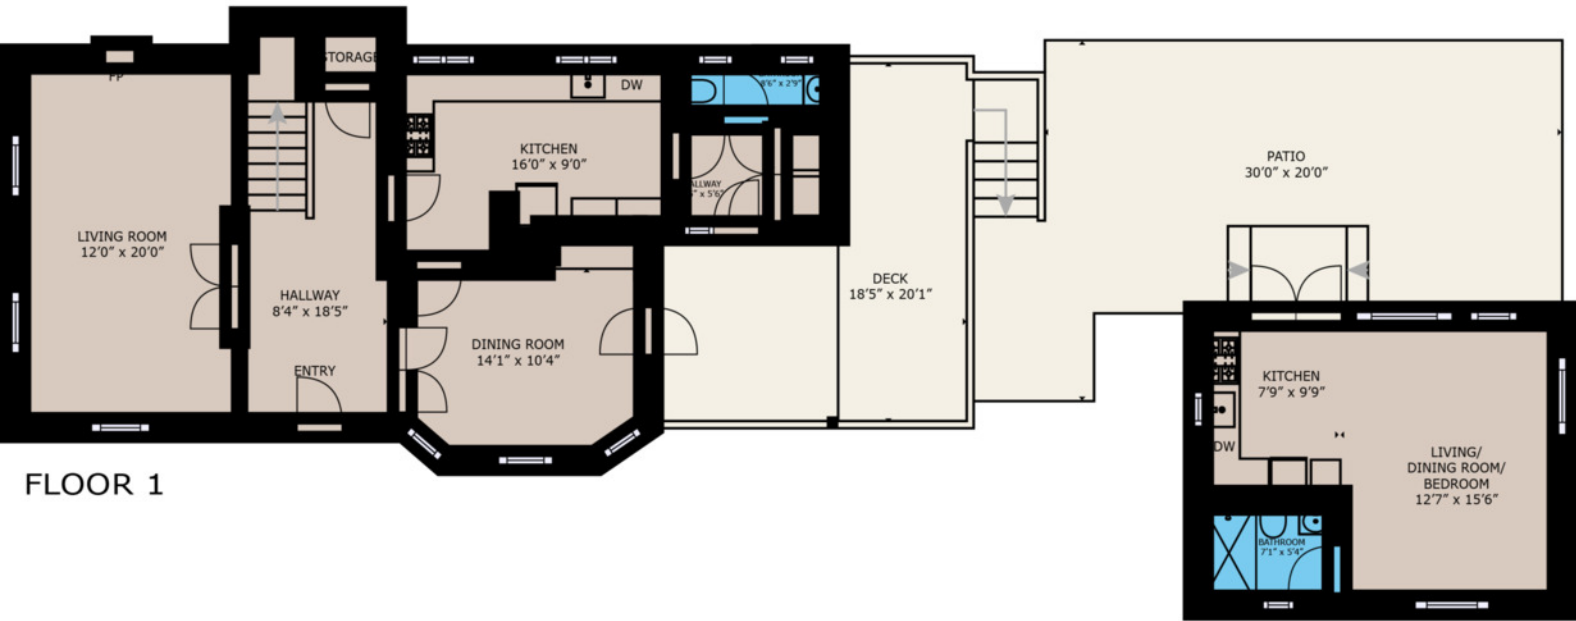

FLOOR 2

FLOOR 1

GROSS INTERNAL AREA
 FLOOR 1: 1,197 sq. ft, FLOOR 2: 660 sq. ft
 TOTAL: 1,857 sq. ft
 EXCLUDED AREAS: BALCONY: 137 sq. ft, PATIO: 553 sq. ft
 SIZES AND DIMENSIONS ARE APPROXIMATE, ACTUAL MAY VARY.